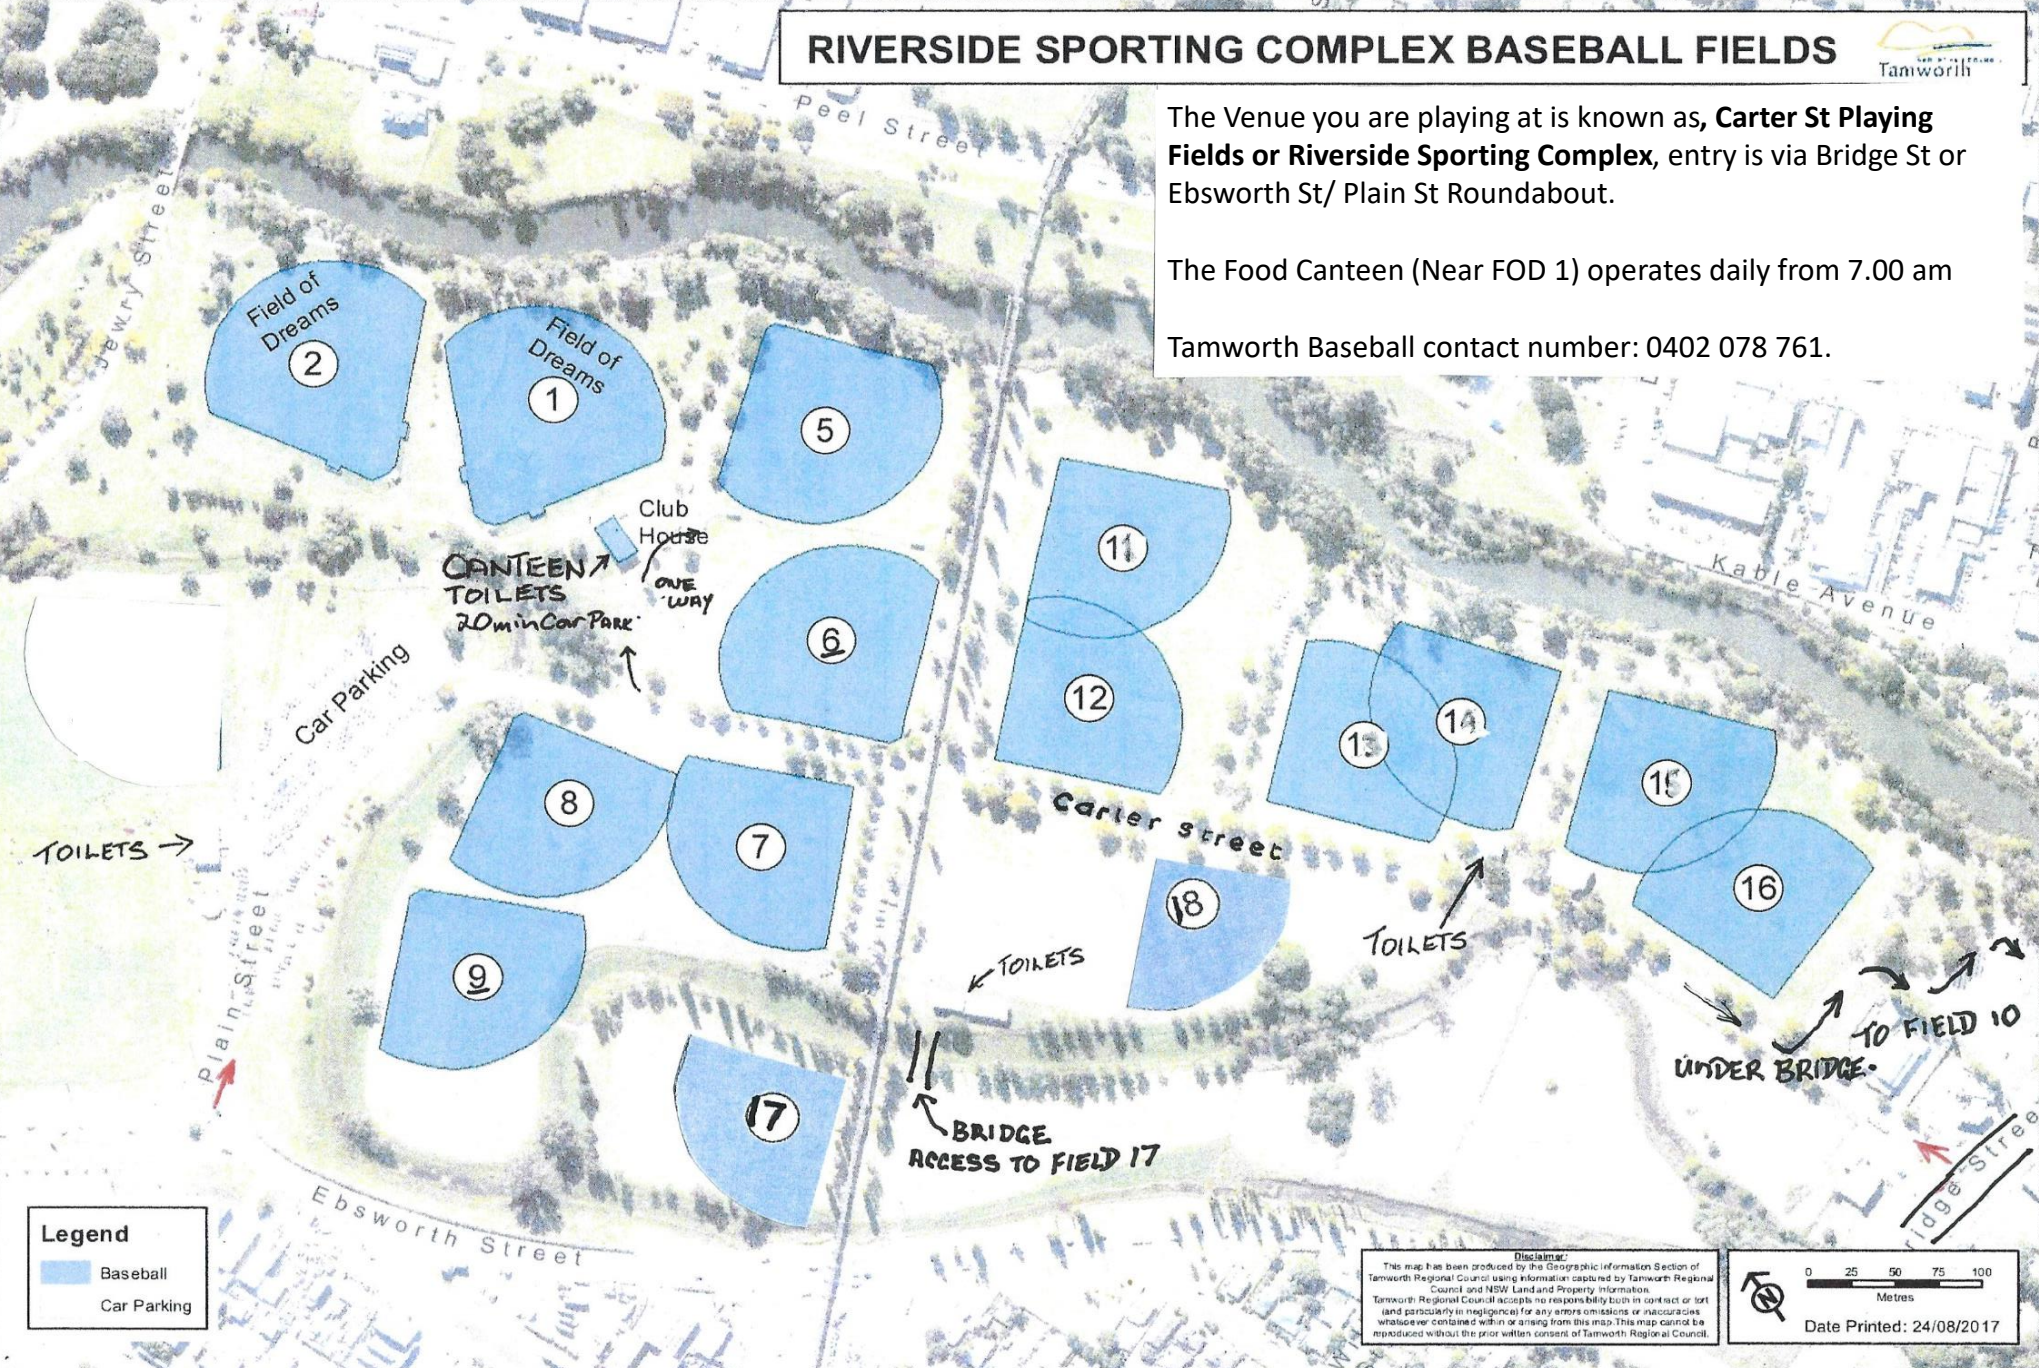

RIVERSIDE SPORTING COMPLEX BASEBALL FIELDS

The Venue you are playing at is known as, **Carter St Playing Fields or Riverside Sporting Complex**, entry is via Bridge St or Ebsworth St/ Plain St Roundabout.

The Food Canteen (Near FOD 1) operates daily from 7.00 am

Tamworth Baseball contact number: 0402 078 761.

Legend
Baseball
Car Parking

0 25 50 75 100
Metres
Date Printed: 24/08/2017

PLEASE DON'T DRIVE ONTO FIELDS- GROUNDS ARE VERY SOFT-