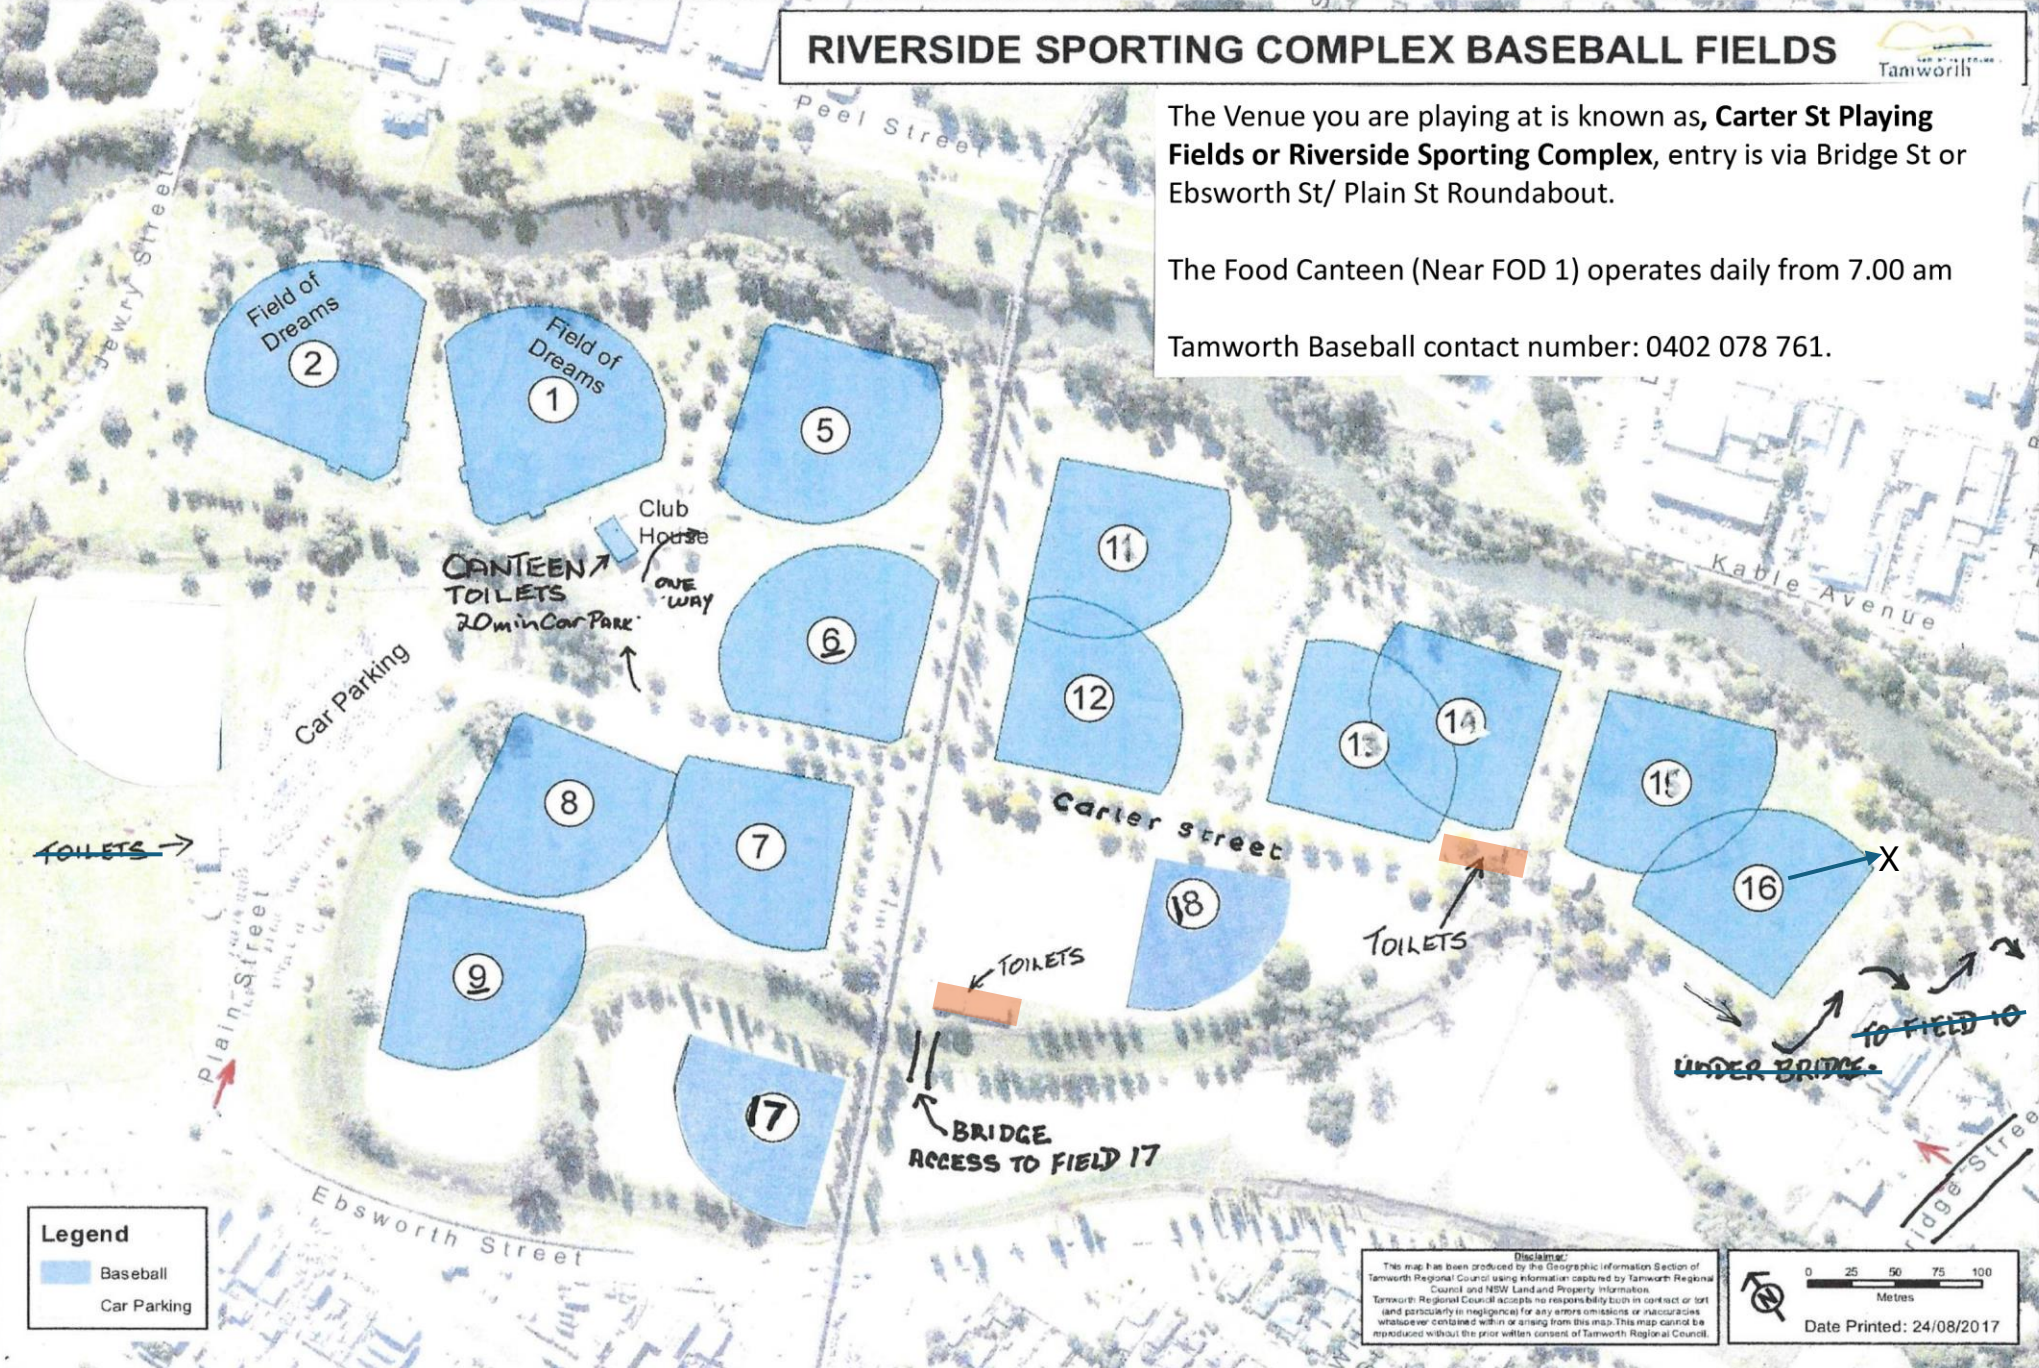

RIVERSIDE SPORTING COMPLEX BASEBALL FIELDS

The Venue you are playing at is known as, **Carter St Playing Fields or Riverside Sporting Complex**, entry is via Bridge St or Ebsworth St/ Plain St Roundabout.

The Food Canteen (Near FOD 1) operates daily from 7.00 am

Tamworth Baseball contact number: 0402 078 761.

PLEASE DON'T DRIVE ONTO FIELDS- GROUNDS ARE VERY SOFT-