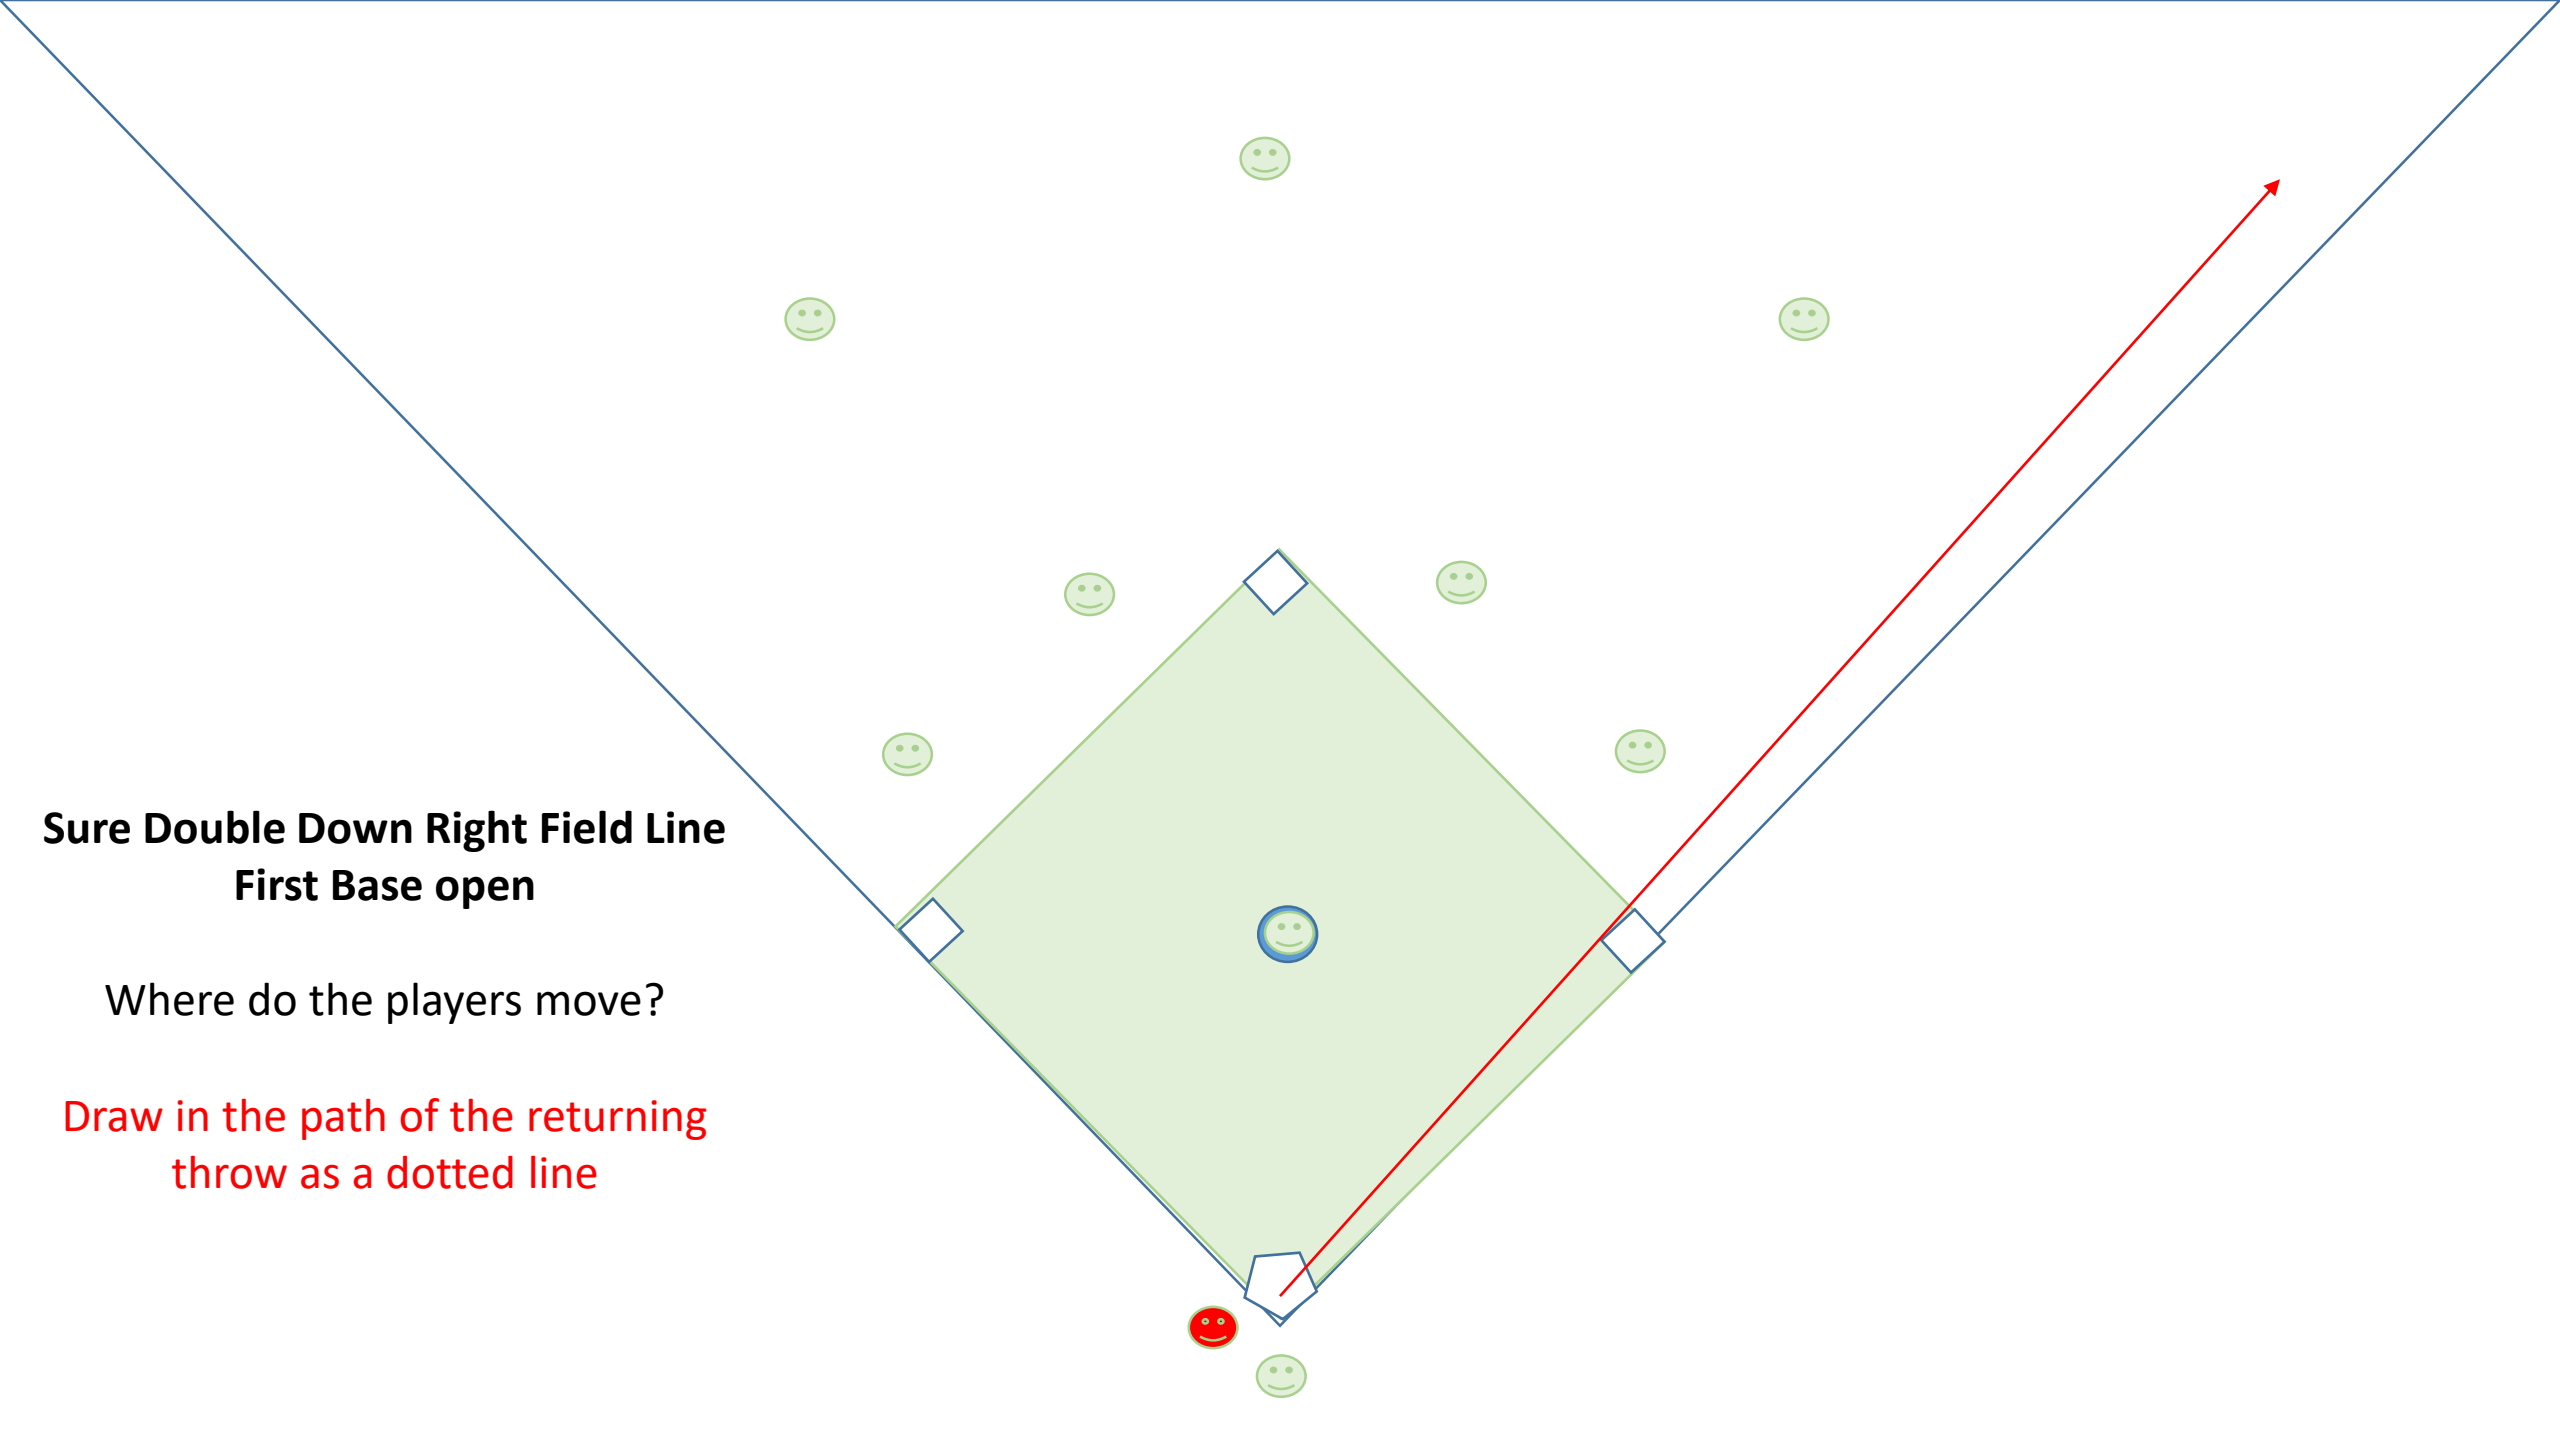

**Long Single to Left Centre Field**  
**No Runners On**

Where do the players move?

Draw in the path of the returning  
throw as a dotted line

**Short Single to Left Field**  
**No Runners on**

Where do the players move?

Draw in the path of the returning  
throw as a dotted line

**Single to Right Field  
Runner on First**

Where do the players move?

Draw in the path of the returning  
throw as a dotted line

**Sure Double Down Right Field Line**  
**First Base open**

Where do the players move?

Draw in the path of the returning  
throw as a dotted line

**Single to Left Field  
Runner on Second**

Where do the players move?

Draw in the path of the returning  
throw as a dotted line